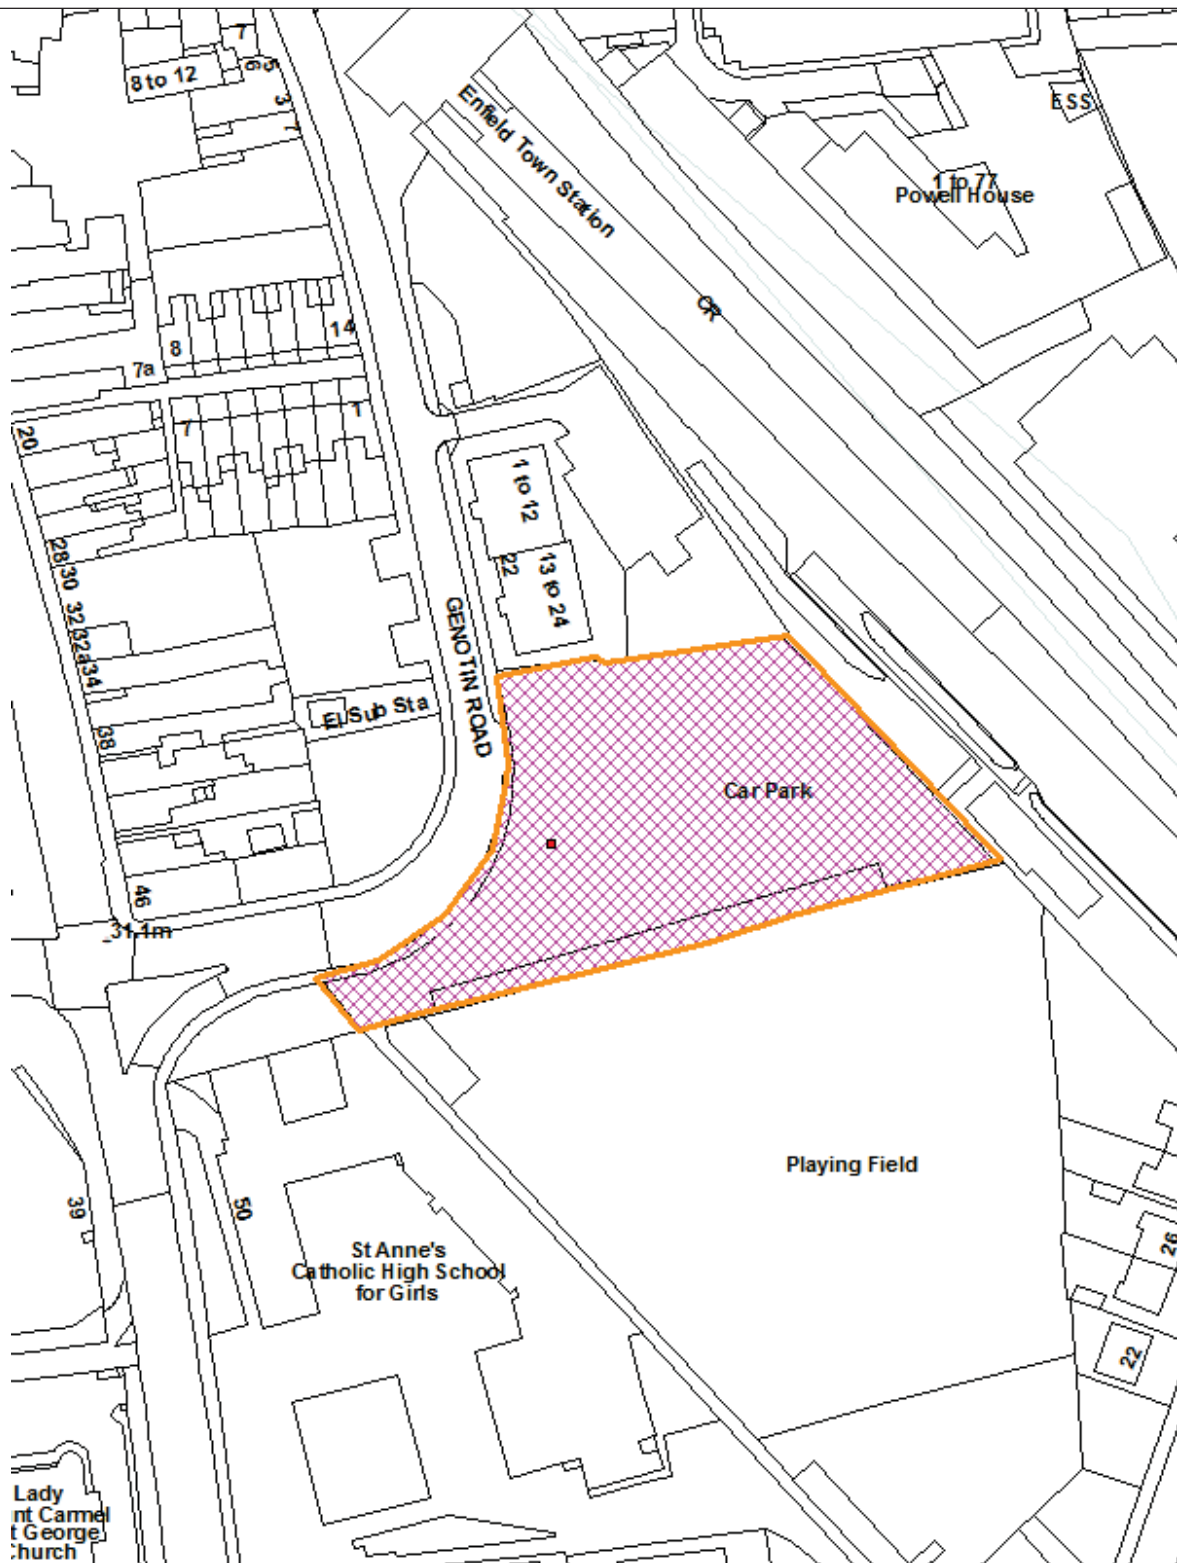

Ref: 18/03009/FUL LOCATION: Genotin Road Car Park, Genotin Road, Enfield, EN1 2AG

Reproduced by permission of Ordnance Survey on behalf of HMSO. ©Crown Copyright and database right 2013. All Rights Reserved. Ordnance Survey License number 100019820

Scale 1:1250

North